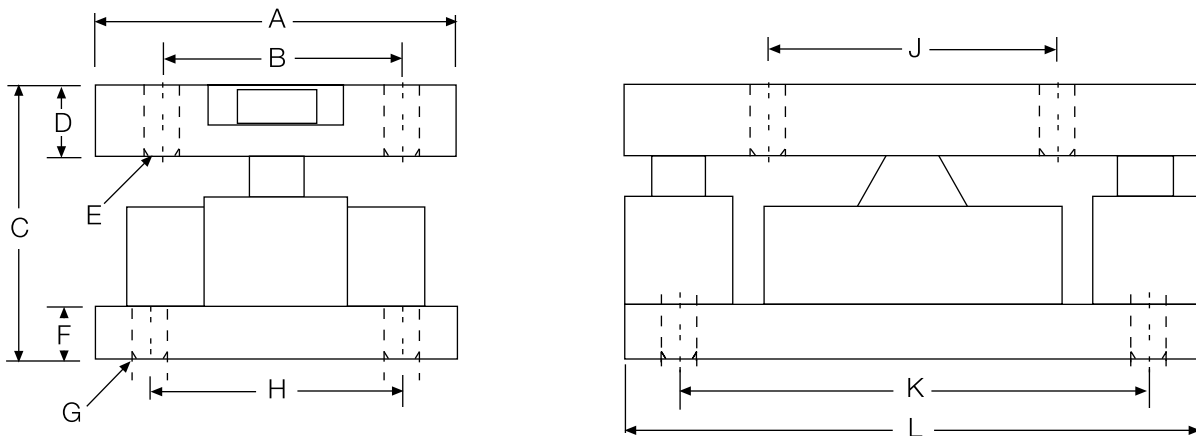

RL2200 Series

Available in configuration with three or four mounting assemblies.

STANDARD FEATURES

- Capacities: 2500-50,000lb (1134-22,680kg)
- Low-profile design
- High 4mV/V output (2mV/V, 2500lb)
- Self-centering in all directions—able to withstand excessive side loads
- Self-checking assembly

Complete Kit Includes:

- 1 JB4SS NEMA 4X stainless steel signal-trim junction box
- 3 or 4 RL2200 high alloy, zinc-plated steel mounting assemblies
- 3 or 4 RL2200 compression disk load cells
- 25ft of our Hostile Environment EL147HE SURVIVOR® load cell cable

SPECIFICATIONS

DIMENSIONS

| RATED CAPACITY lb/inches | A | B | C | D | E | F | G | H | J | K | L |
|-----------------------------|-------|-------|-------|------|------|------|------|-------|-------|-------|-------|
| 2500-10,000 | 5.0 | 3.50 | 4.00 | 1.00 | .52 | 1.0 | .52 | 3.50 | 4.00 | 6.50 | 8.0 |
| 25,000-50,000 | 6.0 | 4.50 | 5.00 | 1.25 | .78 | 1.0 | .78 | 4.50 | 5.00 | 7.75 | 10.0 |
| RATED CAPACITY kg/mm | A | B | C | D | E | F | G | H | J | K | L |
| 1134-4536 | 127.0 | 88.9 | 101.6 | 25.4 | 13.2 | 19.0 | 13.2 | 88.9 | 101.6 | 165.1 | 203.2 |
| 11,340-22,679.6 | 152.4 | 114.3 | 127.0 | 31.7 | 19.8 | 25.4 | 19.8 | 114.3 | 127.0 | 196.8 | 254.0 |