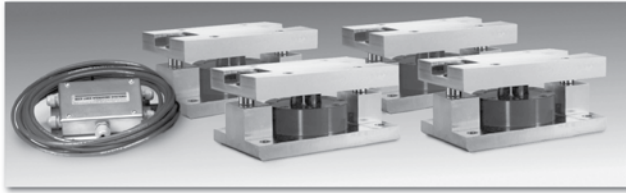

RL2200 Series

Available in configuration with three or four mounting assemblies.

STANDARD FEATURES

- Capacities: 2500-50,000lb (1134-22,680kg)
- Low-profile design
- High 4mV/V output (2mV/V, 2500lb)
- Self-centering in all directions—able to withstand excessive side loads
- Self-checking assembly

Complete Kit Includes:

- 1 JB4SS NEMA 4X stainless steel signal-trim junction box
- 3 or 4 RL2200 high alloy, zinc-plated steel mounting assemblies
- 3 or 4 RL2200 compression disk load cells
- 25ft of our Hostile Environment EL147HE SURVIVOR® load cell cable