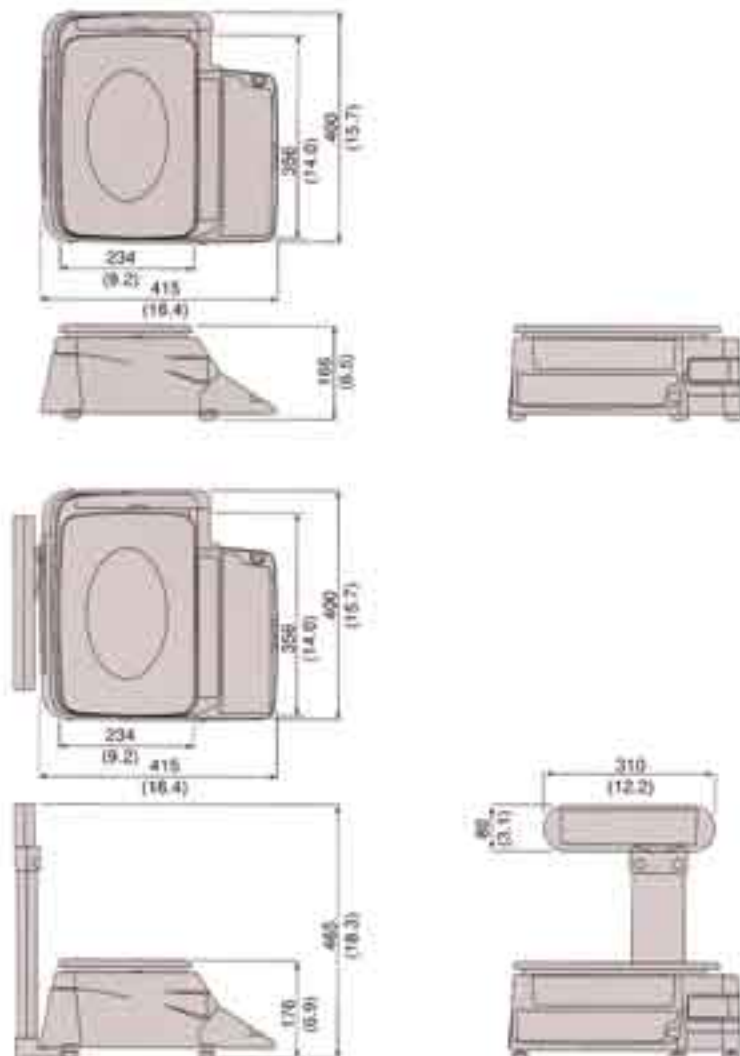

Eye-catching point of purchase labels determine whether products sit on the shelf or are snatched up by consumers. The Astra excels by producing attractive labels up to 64mm in width and 85mm long...all at an incredibly fast 80mm per second.

Applications

- Supermarket
- Bakery
- C-Store
- Deli
- Seafood shop
- Specialty store

Pole type

Specifications

Capacity	30 lb, 15 kg
Display	(Type 1) Tare: 4 digits, Weight: 5 digits, Unit Price: 5 digits, Total Price: 6 digits (Type 2) Weight: 5 digits, Unit Price: 8 digits, Total Price: 8 digits
Accuracy	1/3000
Minimum Graduations	0.01 lb, 0.005 kg
Label Width	38 - 64 mm
Label Printing Width	Up to 60 mm
Label Length	30 - 85 mm
Label Backing Paper Width	Up to 67 mm
Printing Speed	80 mm/sec.
Label Roll Dimension	Inside diameter: 40 mm Outside diameter: 100 mm
Communications	RS232C (for AstraLink PLU editor) Scale data copy function
Keyboard	64 keys (88 presets using Mode key)
Memory Capacity	256 KB 3800 PLUs (30 characters per PLU)
Power Supply	AC 115 V / 220 V / 240 V, 50 / 60 Hz
Approvals	UL, C-UL, CE, C-Tick, NTEP

Dimensions unit: mm (inch)

C&M SCALE

Website: www.cmscale.com
Email: support@cmscale.com

Toll Free: (800) 243-3721
In Chicago: (708) 771-0195
Fax: (708) 771-0195