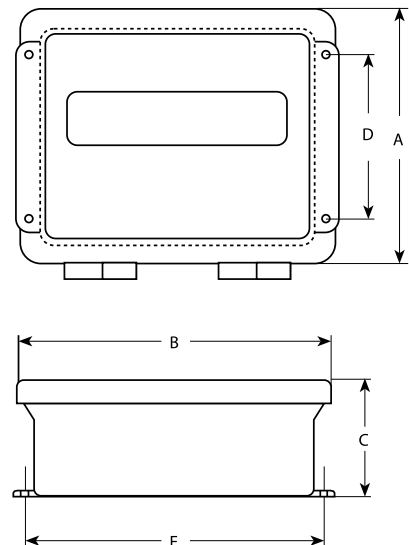

SPECIFICATIONS

DISPLAY:

6-digit, 7-segment, 1 in (25.4 mm) Liquid Crystal Display (LCD), optional backlight available (100,000-hour rated life)

STATUS ANNUNCIATORS:

lb, kg, g, gross, net, oz, pcs, tn, zero, count, under, over, OK

DIMENSIONS			
FRP ENCLOSURE			
A	8.00 in (203 mm)	D	4.00 in (101 mm)
B	9.50 in (241 mm)	E	8.75 in (222 mm)
C	5.25 in (133 mm)		
STAINLESS STEEL ENCLOSURE			
A	6.00 in (152 mm)	D	4.00 in (101 mm)
B	9.50 in (241 mm)	E	8.75 in (222 mm)
C	3.87 in (98 mm)		
COMPACT ENCLOSURE			
A	6.25 in (158 mm)	D	5.25 in (133 mm)
B	9.25 in (234 mm)	E	8.50 in (215 mm)
C	2.00 in (50 mm)		
PANEL MOUNT			
A	5.88 in (149 mm)	D	5.12 in (130 mm)
B	7.88 in (200 mm)	E	7.12 in (180 mm)
C	2.00 in (50 mm)		

PART #	DESCRIPTION	EST. SHIP WEIGHT
68783.....	RD-300 AC, compact stainless steel enclosure.....	5 lb
68782.....	RD-300 AC, compact stainless steel enclosure w/backlight.....	5 lb
22530	RD-300 AC, FRP enclosure	5 lb
22531	RD-300 DC, FRP enclosure	5 lb
22532	RD-300 AC, FRP enclosure w/backlight.....	5 lb
22533	RD-300 DC, FRP enclosure w/backlight	5 lb
22534	RD-300 AC, NEMA 4X stainless steel enclosure	8 lb
22535	RD-300 DC, NEMA 4X stainless steel enclosure	8 lb
22536	RD-300 AC, NEMA 4X stainless steel enclosure w/backlight.....	8 lb
22538.....	RD-300 AC, panel mount.....	3 lb
22539.....	RD-300 DC, panel mount	3 lb
22540.....	RD-300 AC, panel mount w/backlight.....	3 lb
22541.....	RD-300 DC, panel mount w/backlight.....	3 lb
34749.....	RD-300 AC, 230 VAC, FRP enclosure	5 lb
34750.....	RD-300 AC, 230 VAC, FRP enclosure w/backlight	5 lb